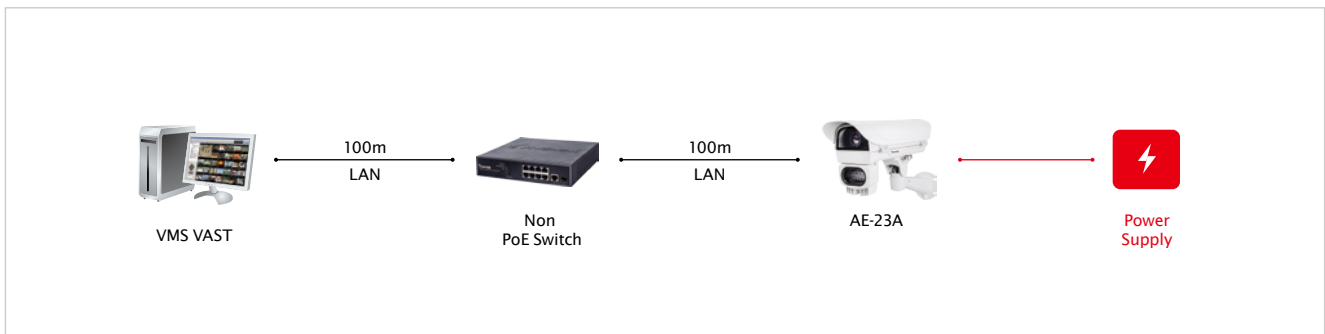

Application